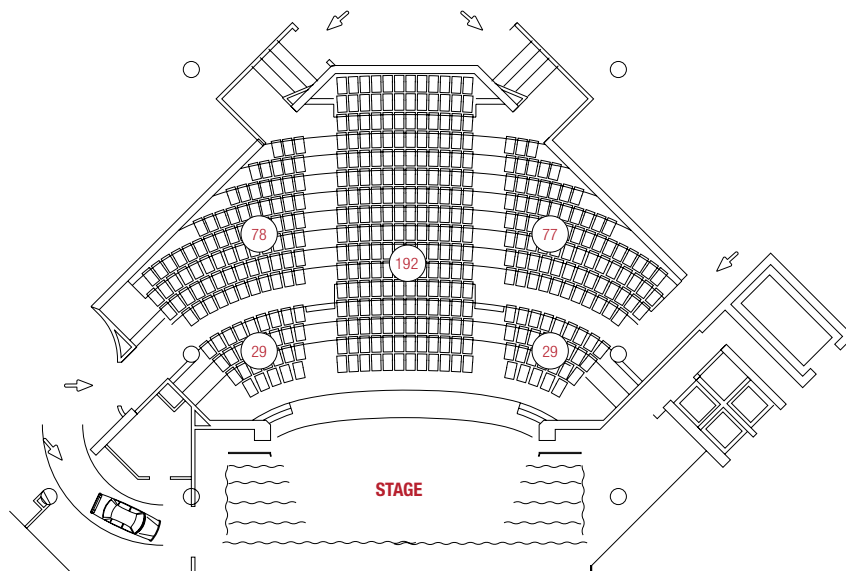

SALLE CAMILLE BLANC AUDITORIUM

THANKS TO ITS COMPLETE TECHNICAL EQUIPMENT, THIS 405-SEATER AUDITORIUM
WILL OFFER A PERFECT SETTING FOR YOUR PRESENTATIONS.

-  **Capacity:** seats **405** with fold-away writing tops
seats **177** classroom-style with tables
-  **Surface area:** **190 m²** (2,045 sq.ft)
including 160 m² (1,722 sq.ft) stage
-  **Translation:** **5** simultaneous translation booths

Technical features

- **Level -2**
- Proscenium arch: width 9.5 m – 13.35 m (31 ft – 43.8 ft)
- Height of tormentor: 4.9 m (16 ft) maximum
- Height under rigging: 5.5 m (18 ft)
- Access by goods lifts (4.5 tons)
- Rigging
- 1 control room: sound, projection, lighting
- 1 roll-up screen 7.5 m wide
- Category 5 cable network
- Audio / video link-ups with the entire Grimaldi Forum
- Computerized flying pipes

scale in m 0 5 10 15 20