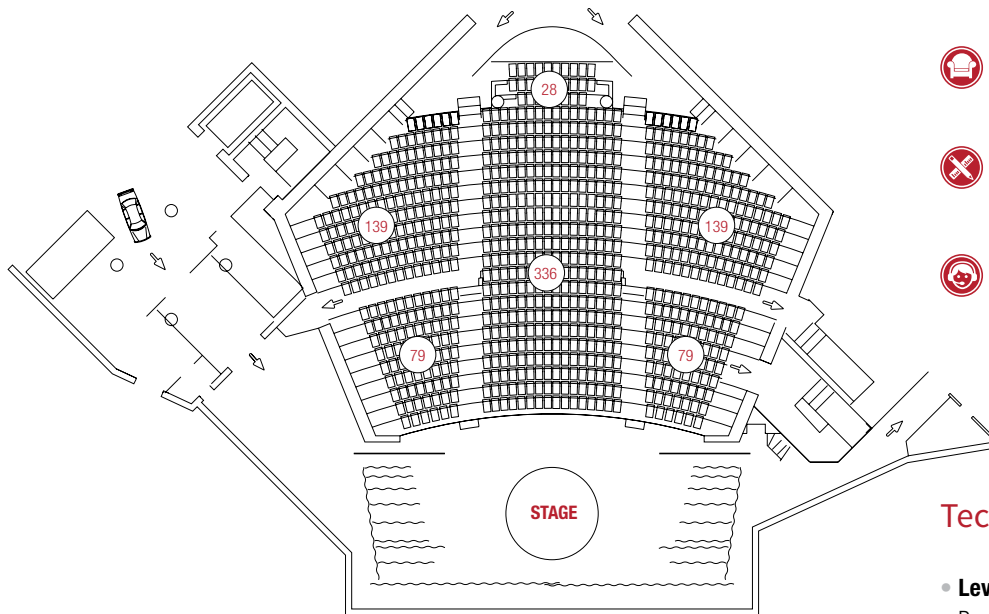

SALLE PRINCE PIERRE AUDITORIUM

COMBINING ELEGANCE AND SOBRIETY, THIS 800-PLACE AUDITORIUM IS SURPRISING IN ITS ADAPTABILITY. WHETHER YOU ARE HOSTING A CONVENTION OR AN AUTOMOTIVE LAUNCH, IT WILL FULFILL YOUR AMBITIONS, ESPECIALLY THANKS TO THE STAGE'S INTEGRATED TURNTABLE.

-  Capacity: seats **800** with fold-away writing tops
seats **350** classroom-style with tables
-  Surface area: **400 m²** (4,306 sq.ft)
including 300 m² (3,229 sq.ft) stage
-  Translation: **5** simultaneous translation booths

Technical features

- **Level -2**
- Proscenium arch: Width 14 m – 20 m (46 ft – 66 ft)
- Height of tormentors: 8.1 m (27 ft) maximum
- Height under rigging: 10 m (33 ft)
- HGV access on the same level
- Built-in turntable stage ø 6 m (20 ft)
- Rigging
- 1 control room: sound, projection, lighting
- 5 simultaneous translation booths
- 1 roll-up screen 14.5 m (48 ft) wide
- Category 5 cable network
- Audio / video link-ups with the entire Grimaldi Forum
- Computerised flying pipes

scale in m
0 5 10 15 20