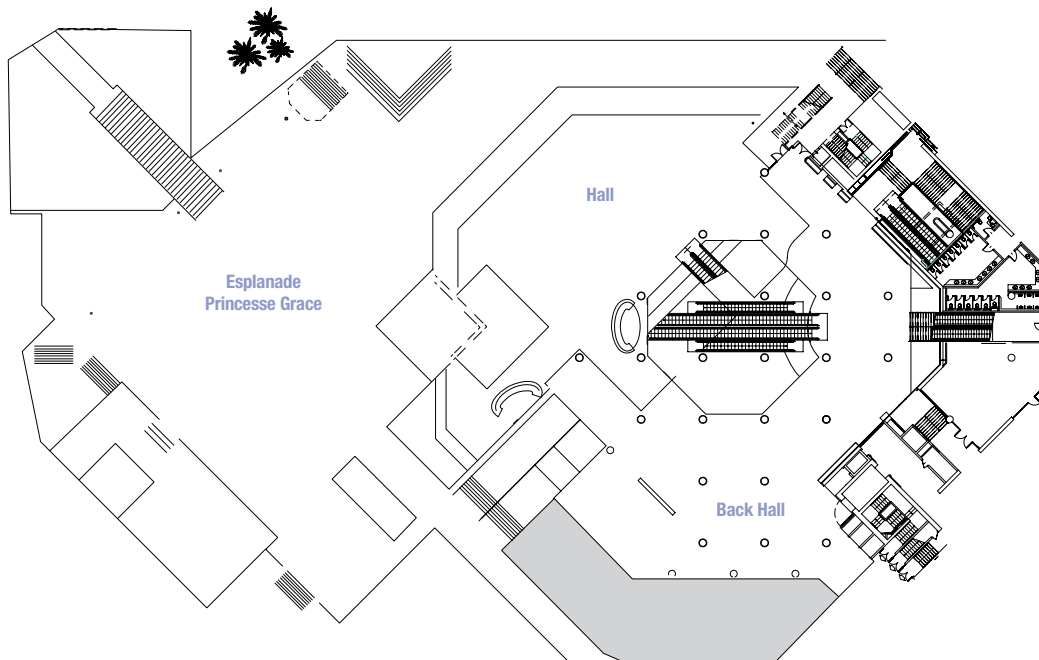

# ESPLANADE PRINCESSE GRACE THE GRANDE VERRIÈRE WELCOMING AREAS

LOCATED ON THE SEAFRONT, THE ESPLANADE PRINCESSE GRACE COVERS OVER 1,600 M<sup>2</sup> (17,222 SQ.FT) BETWEEN THE JAPANESE GARDEN AND THE GRANDE VERRIÈRE, WHICH IS THE MAIN ENTRANCE AND EMBLEM OF OUR BUILDING.

scale in m

## ESPLANADE

 Surface area: **1,665 m<sup>2</sup>** (17,491 sq.ft)

## THE GRANDE VERRIÈRE

 Surface area: **1,610 m<sup>2</sup>** (17,330 sq.ft)  
dont 795 m<sup>2</sup> (8,557 sq.ft)  
under the verrière

 Cocktail parties: **715 standing guests**

- **Level 0**
- Ceiling height: 2.8 m - 7.25 m  
(9.2 ft – 23.8 ft)